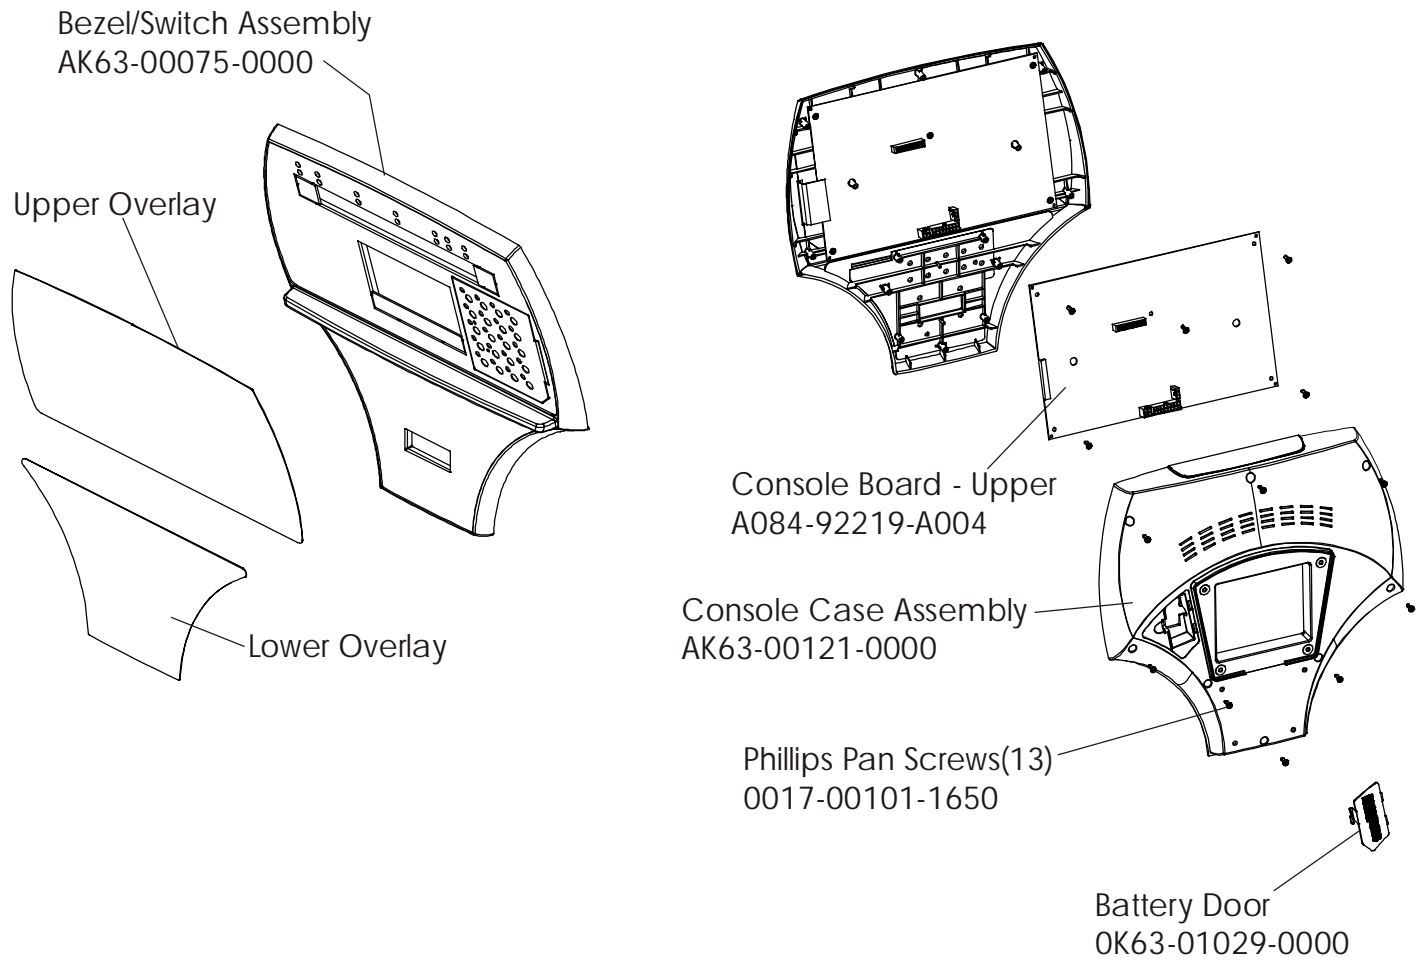

CT9100 Cross-Trainer
General Assembly

CT91-0000-04

S/N CTJ 100000-up

Service Manual M051-00K61-A014
Operator Manual M051-00K61-A041
Installation Instructions M051-00K61-A056
Hardware Kit AK61-00050-0001
Optional: Chest Strap
AK40-00045-0002 Medium
AK40-00045-0003 Small
AK40-00045-0004 Large

**CT9100 Cross-Trainer
Drive Belts and Alternator**

CT91-0000-04

S/N CTJ 100000-up

CT9100 Cross-Trainer CT91-0000-04
Console Support Assembly *Optional

S/N CTJ 100000-up

CT9100 Cross-Trainer CT91-0000-04 S/N CTJ 100000-up
Console Assembly