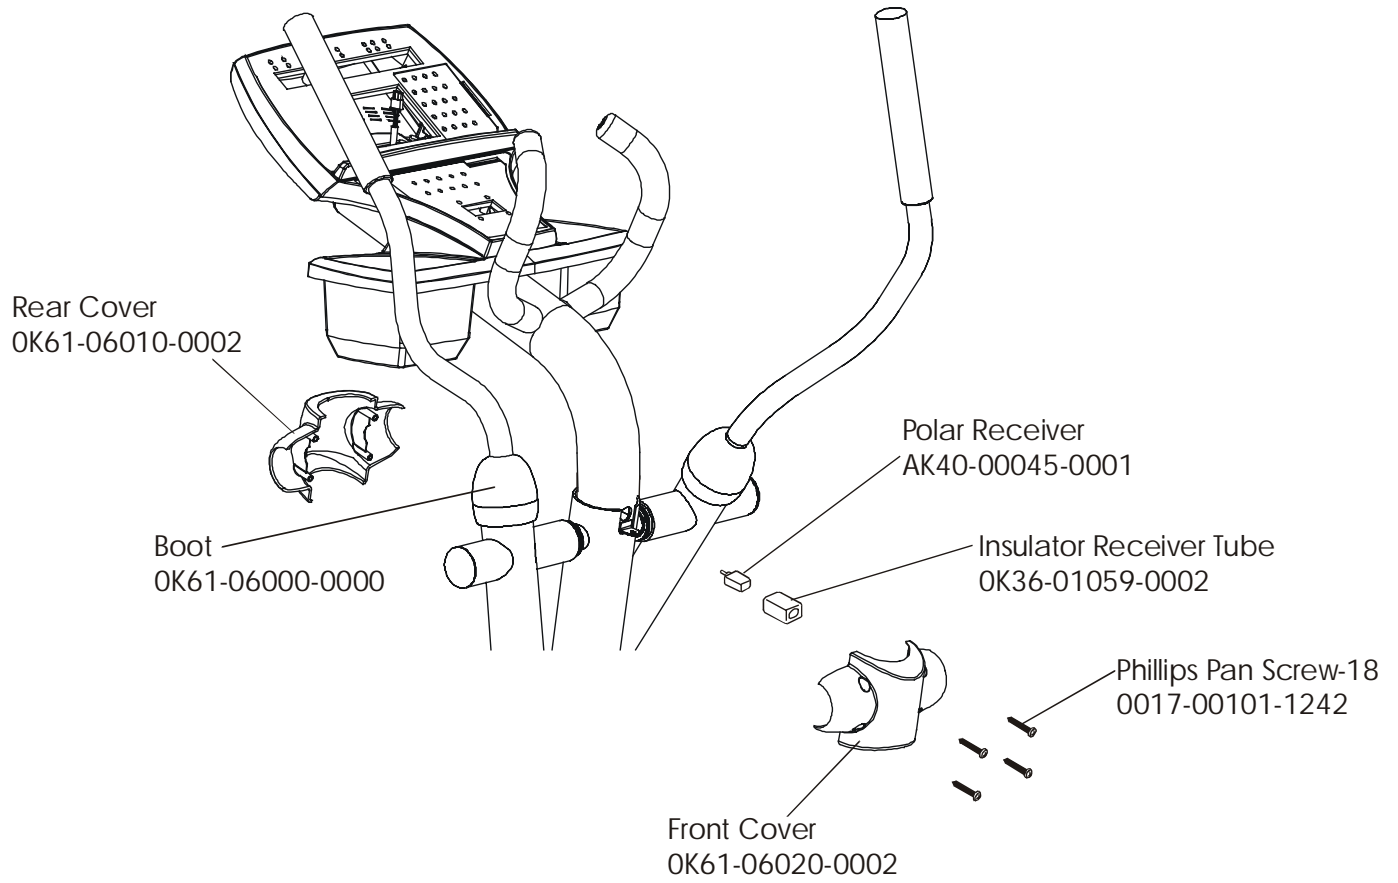

CT9100 Cross-Trainer CT91-0000-04 S/N CTJ 100000-up
Pedal Lever Assembly

Left Pedal Assembly GK61-00002-0005,
Right Pedal Assembly GK61-00002-0006

**CT9100 Cross-Trainer
Rocker Arm Covers**

CT91-0000-04

S/N CTJ 100000-up