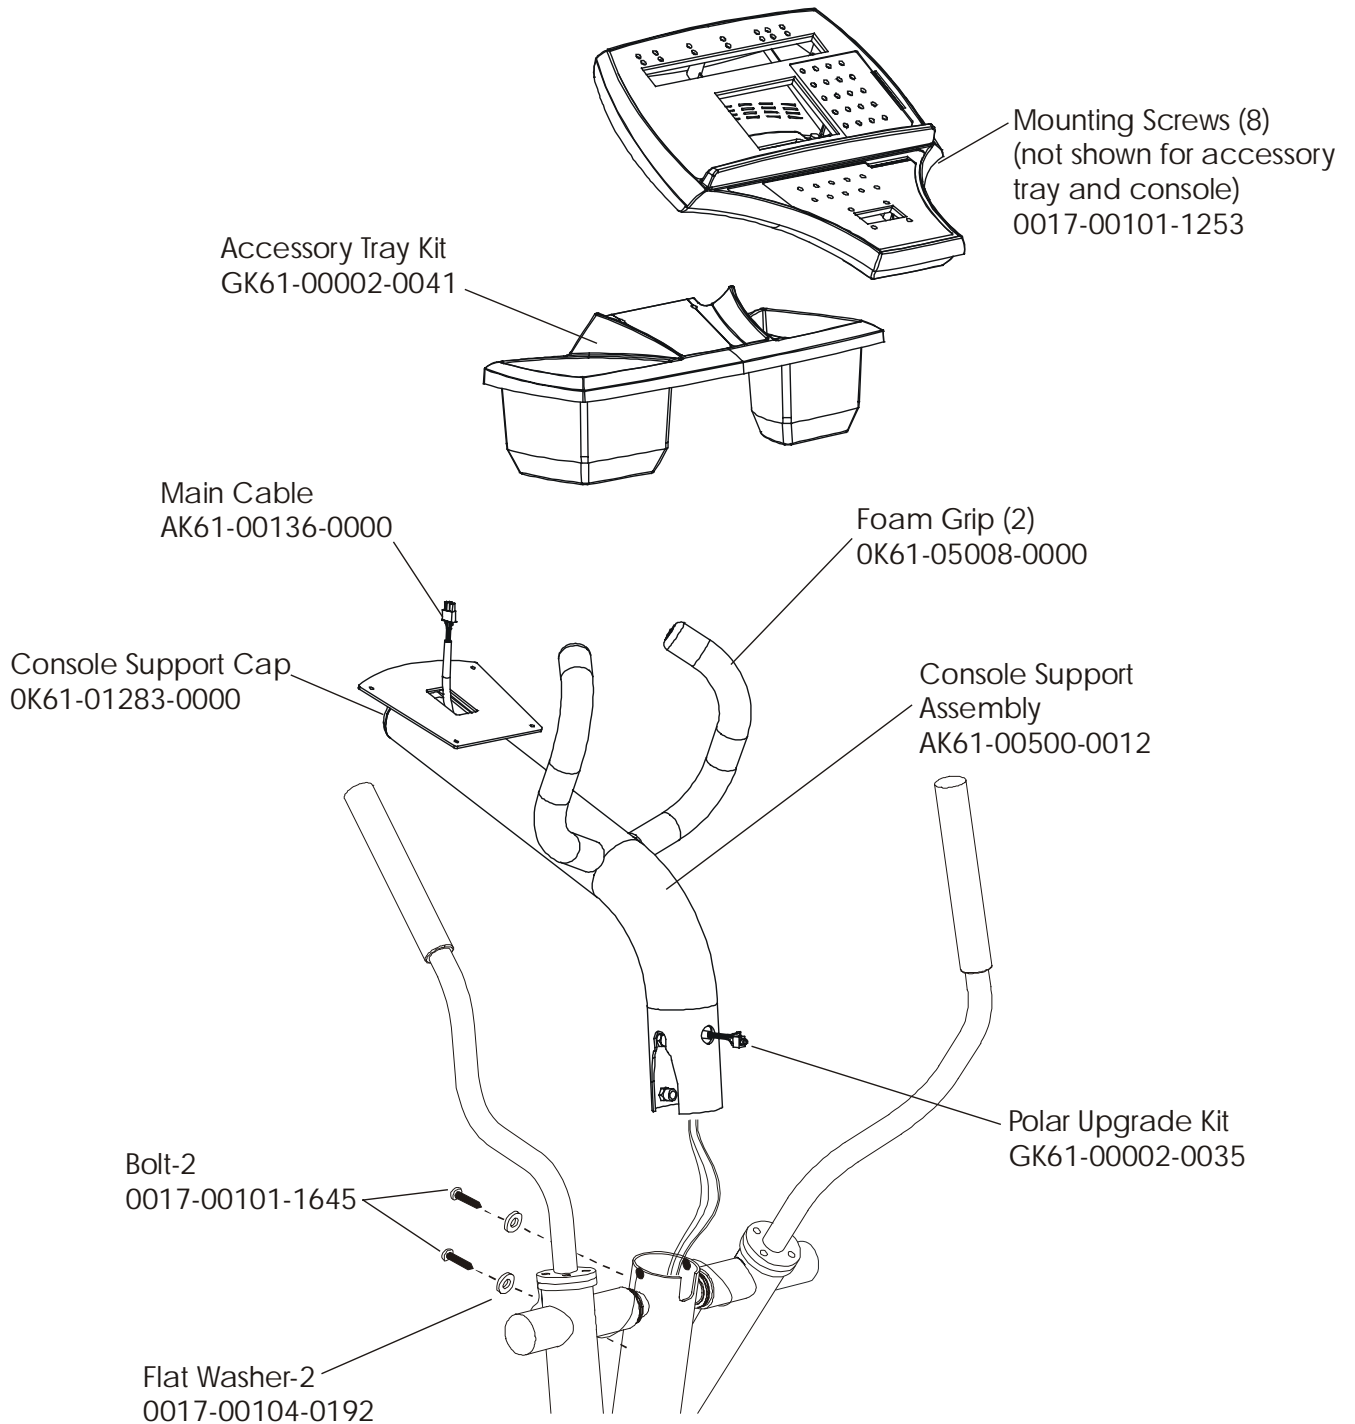

CT9100 Cross-Trainer
General Assembly

CT91-0000-04

S/N CTJ 100000-up

Service Manual M051-00K61-A014
Operator Manual M051-00K61-A041
Installation Instructions M051-00K61-A056
Hardware Kit AK61-00050-0001
Optional: Chest Strap
AK40-00045-0002 Medium
AK40-00045-0003 Small
AK40-00045-0004 Large

**CT9100 Cross-Trainer
Drive Belts and Alternator**

CT91-0000-04

S/N CTJ 100000-up

CT9100 Cross-Trainer CT91-0000-04
Console Support Assembly *Optional

S/N CTJ 100000-up

CT9100 Cross-Trainer CT91-0000-04 S/N CTJ 100000-up
Console Assembly

CT9100 Cross-Trainer CT91-0000-04
Crank Arm w/Roller Assembly

S/N CTJ 100000-up

CT9100 Cross-Trainer CT91-0000-04
Crankshaft Assembly AK61-00230-0001

S/N CTJ 100000-up

CT9100 Cross-Trainer CT91-0000-04
Final Frame Drive Linkage Assembly

CT9100 Cross-Trainer CT91-0000-04 S/N CTJ 100000-up
Pedal Lever Assembly

Left Pedal Assembly GK61-00002-0005,
Right Pedal Assembly GK61-00002-0006

**CT9100 Cross-Trainer
Rocker Arm Covers**

CT91-0000-04

S/N CTJ 100000-up