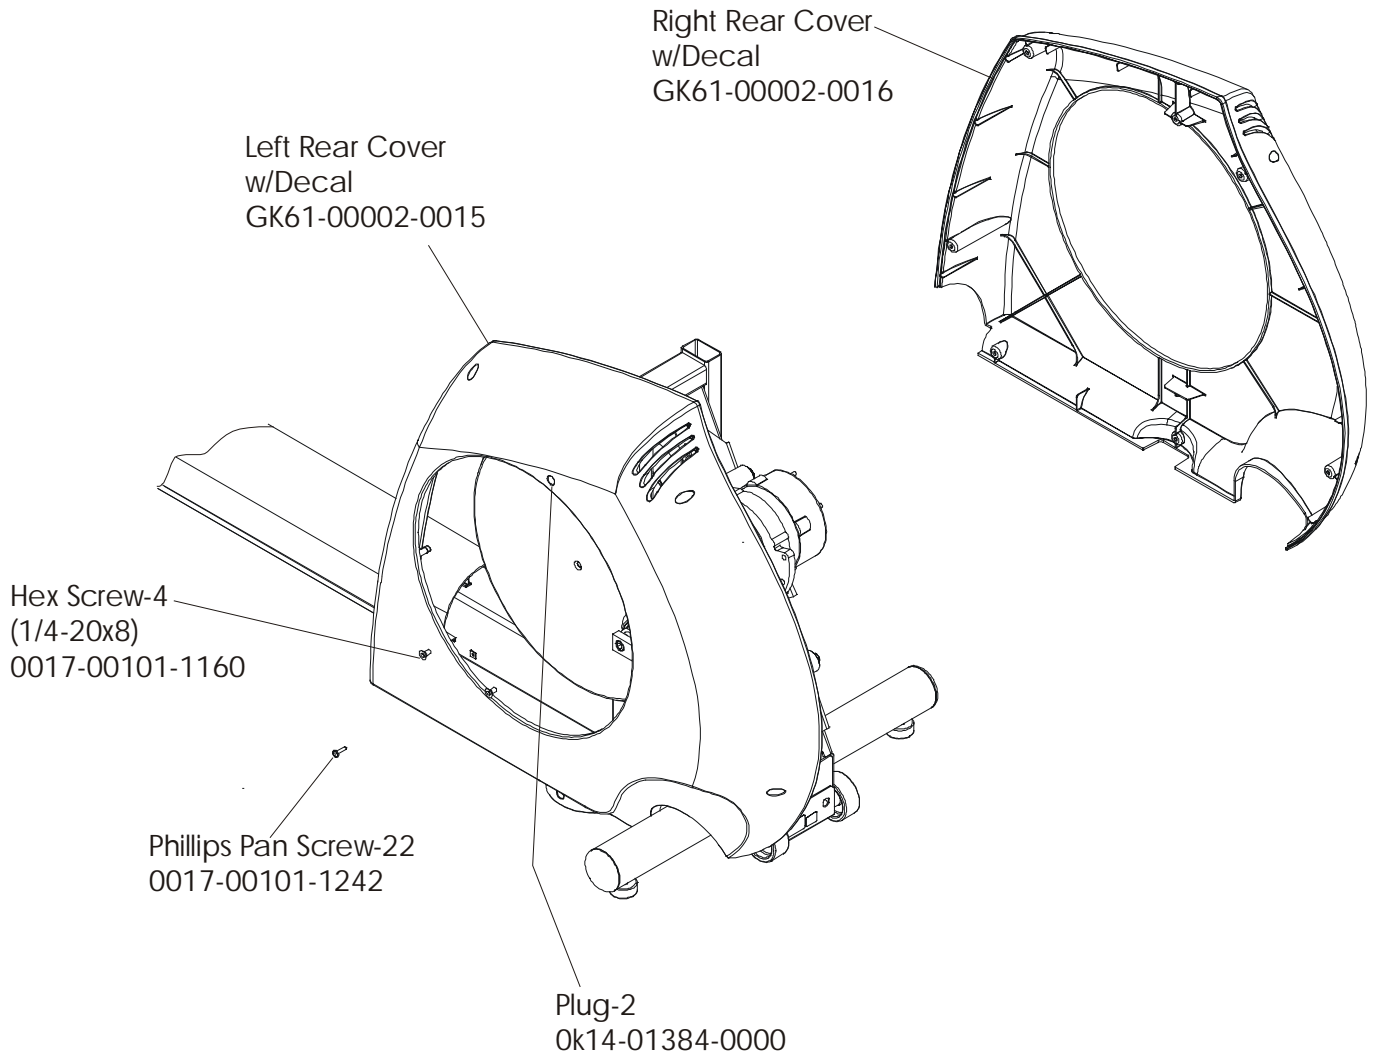

CT9100 Cross-Trainer CT91-0000-04 S/N CTJ 100000-up
Rear Drive Shrouds w/Decals