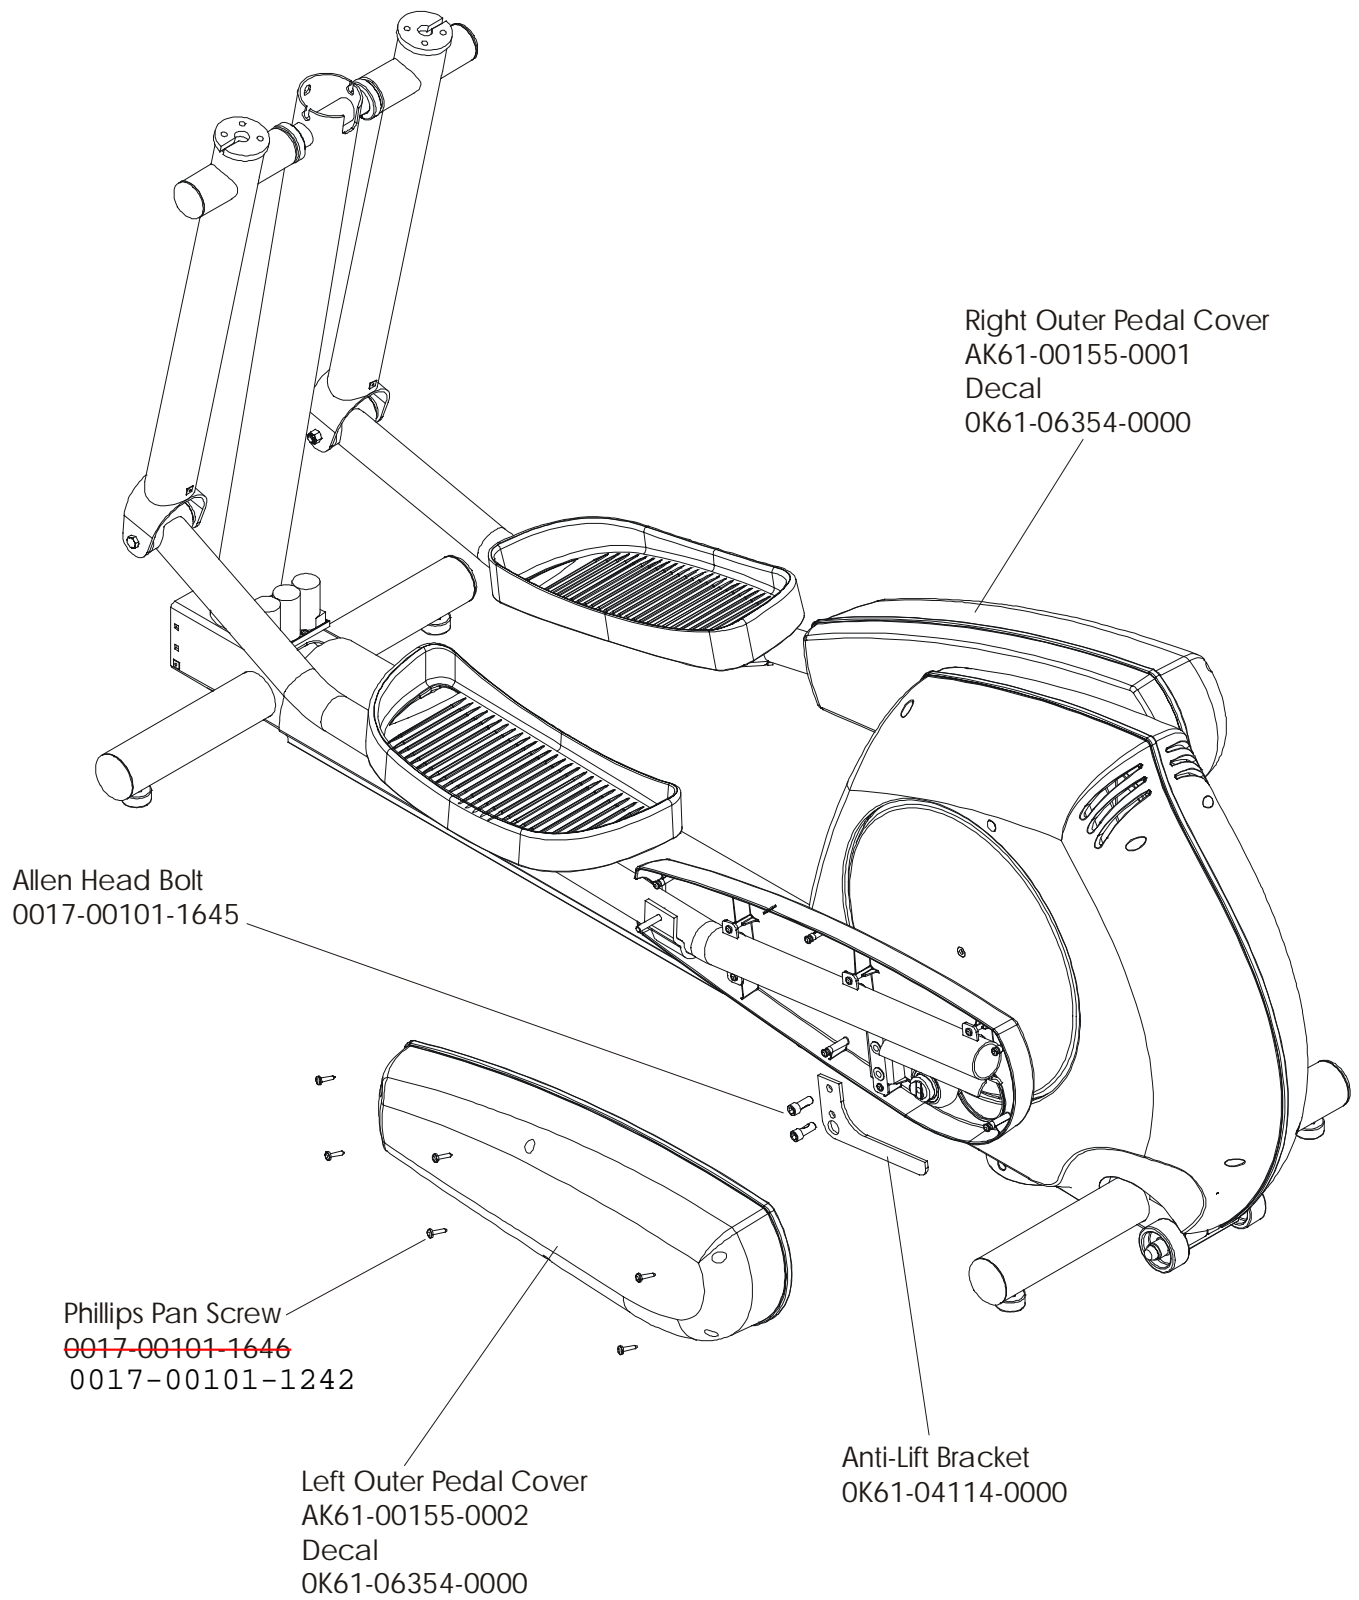

CT9100 Cross-Trainer CT91-0000-04
Crank Arm w/Roller Assembly

S/N CTJ 100000-up

CT9100 Cross-Trainer CT91-0000-04
Crankshaft Assembly AK61-00230-0001

S/N CTJ 100000-up

CT9100 Cross-Trainer CT91-0000-04
Final Frame Drive Linkage Assembly

S/N CTJ 100000-up

CT9100 Cross-Trainer CT91-0000-04
Anti-Lift Bracket and Outer Pedal Covers

S/N CTJ 100000-up

CT9100 Cross-Trainer CT91-0000-04
Battery, Brackets, and Frame Cover

S/N CTJ 100000-up

CT9100 Cross-Trainer CT91-0000-04 S/N CTJ 100000-up
Clevis and Front Frame Covers