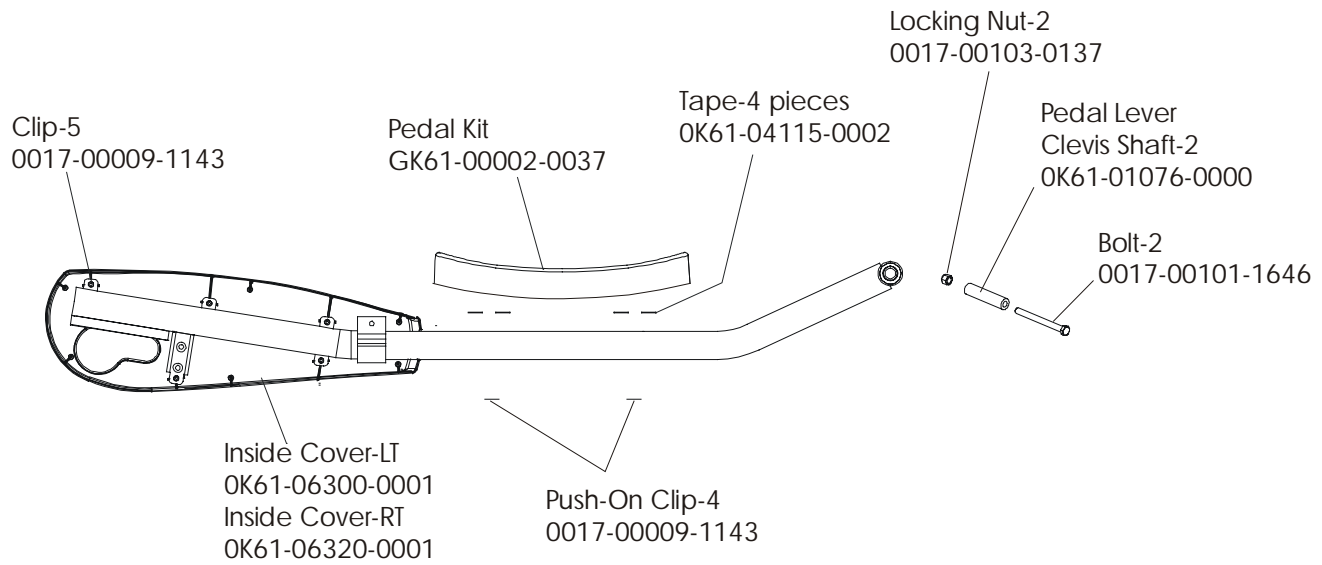

CT9100 Cross-Trainer CT91-0000-04
Crank Arm w/Roller Assembly

S/N CTJ 100000-up

CT9100 Cross-Trainer CT91-0000-04
Crankshaft Assembly AK61-00230-0001

S/N CTJ 100000-up

CT9100 Cross-Trainer CT91-0000-04
Final Frame Drive Linkage Assembly

S/N CTJ 100000-up

CT9100 Cross-Trainer CT91-0000-04
Anti-Lift Bracket and Outer Pedal Covers

S/N CTJ 100000-up

CT9100 Cross-Trainer CT91-0000-04
Battery, Brackets, and Frame Cover

S/N CTJ 100000-up

CT9100 Cross-Trainer CT91-0000-04 S/N CTJ 100000-up
Clevis and Front Frame Covers

CT9100 Cross-Trainer CT91-0000-04 S/N CTJ 100000-up
Pedal Lever Assembly

Left Pedal Assembly GK61-00002-0005,
Right Pedal Assembly GK61-00002-0006

**CT9100 Cross-Trainer
Rocker Arm Covers**

CT91-0000-04

S/N CTJ 100000-up