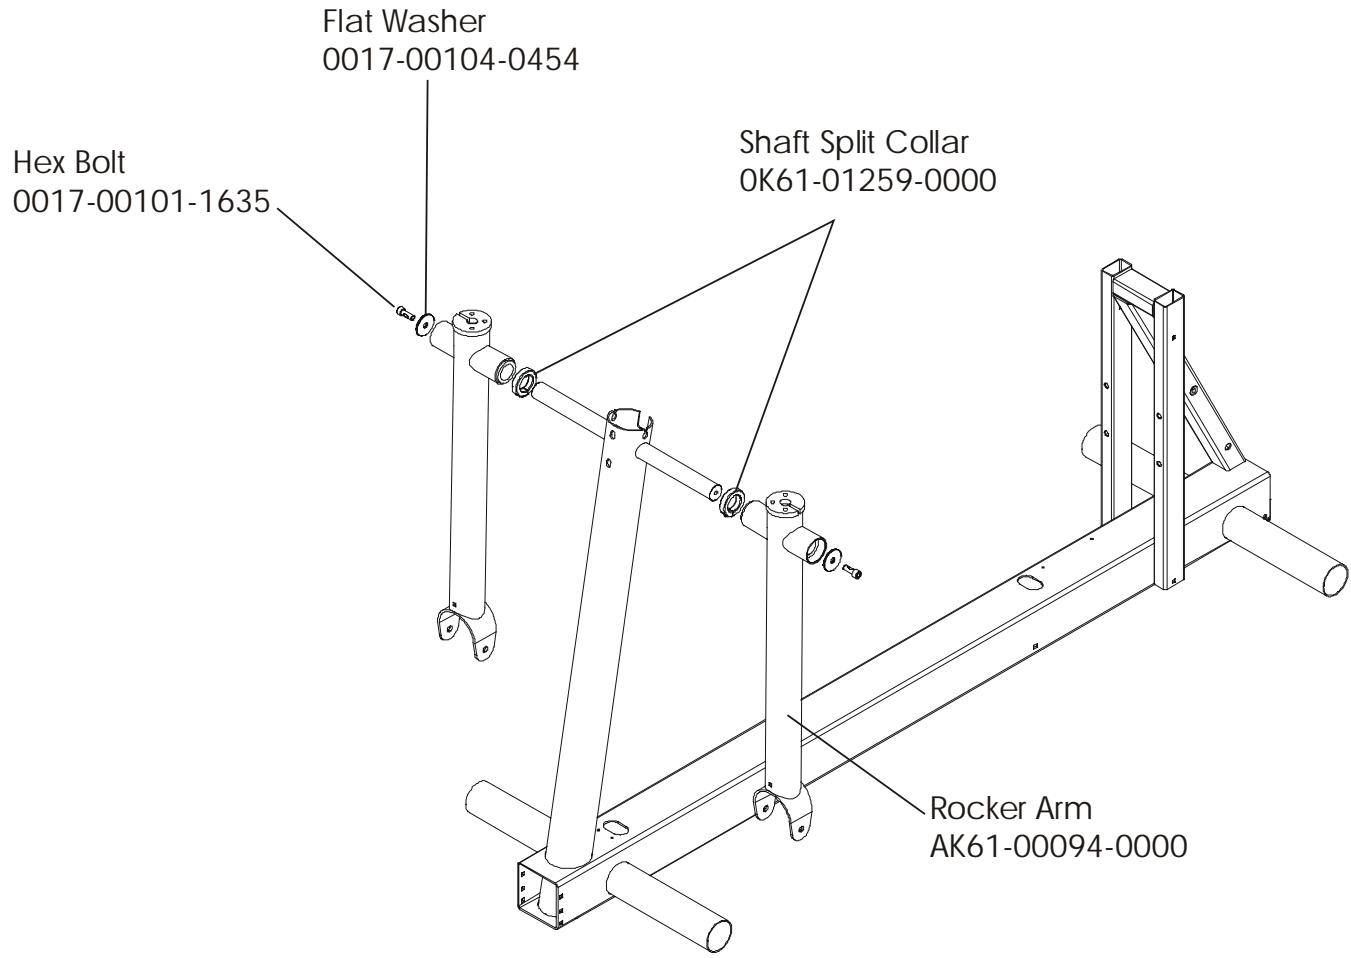

CT9100 Cross-Trainer   CT91-0000-04   S/N CTJ 100000-up
Rocker Arm Assembly