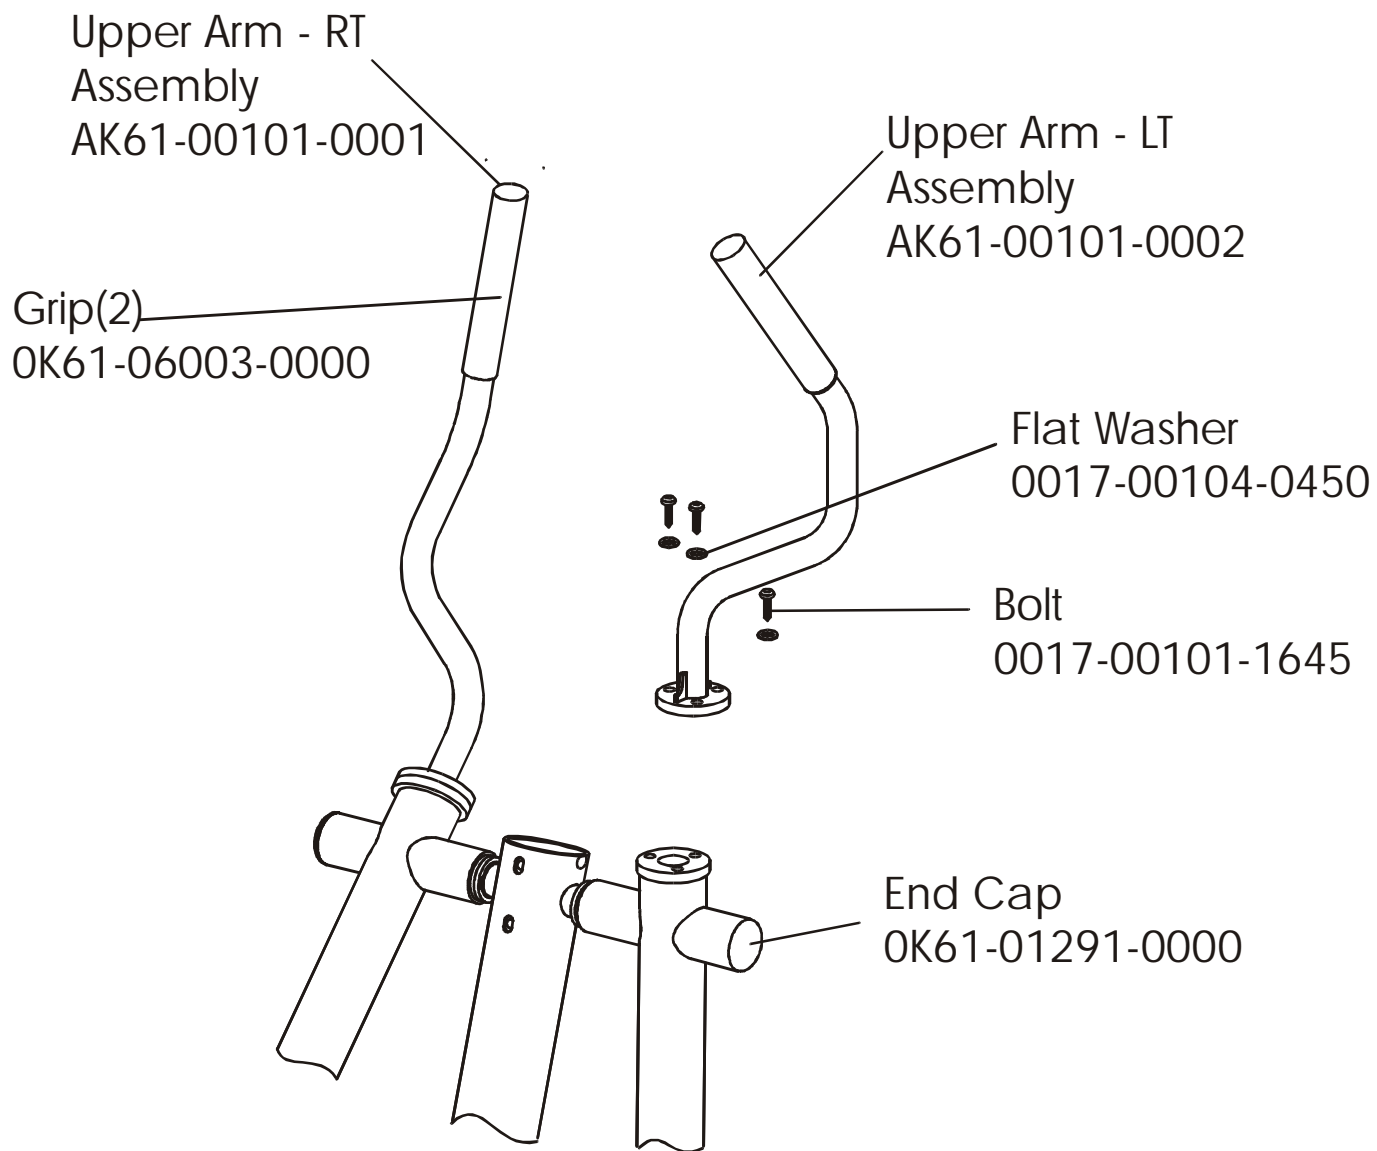

CT9100 Cross-Trainer CT91-0000-04 S/N CTJ 100000-up
Pedal Lever Assembly

Left Pedal Assembly GK61-00002-0005,
Right Pedal Assembly GK61-00002-0006

**CT9100 Cross-Trainer
Rocker Arm Covers**

CT91-0000-04

S/N CTJ 100000-up

CT9100 Cross-Trainer CT91-0000-04 S/N CTJ 100000-up
Rocker Arm Assembly

CT9100 Cross-Trainer CT91-0000-04 S/N CTJ 100000-up
Rear Drive Shrouds w/Decals

CT9100 Cross-Trainer **CT91-0000-04** **S/N CTJ 100000-up**
Cables