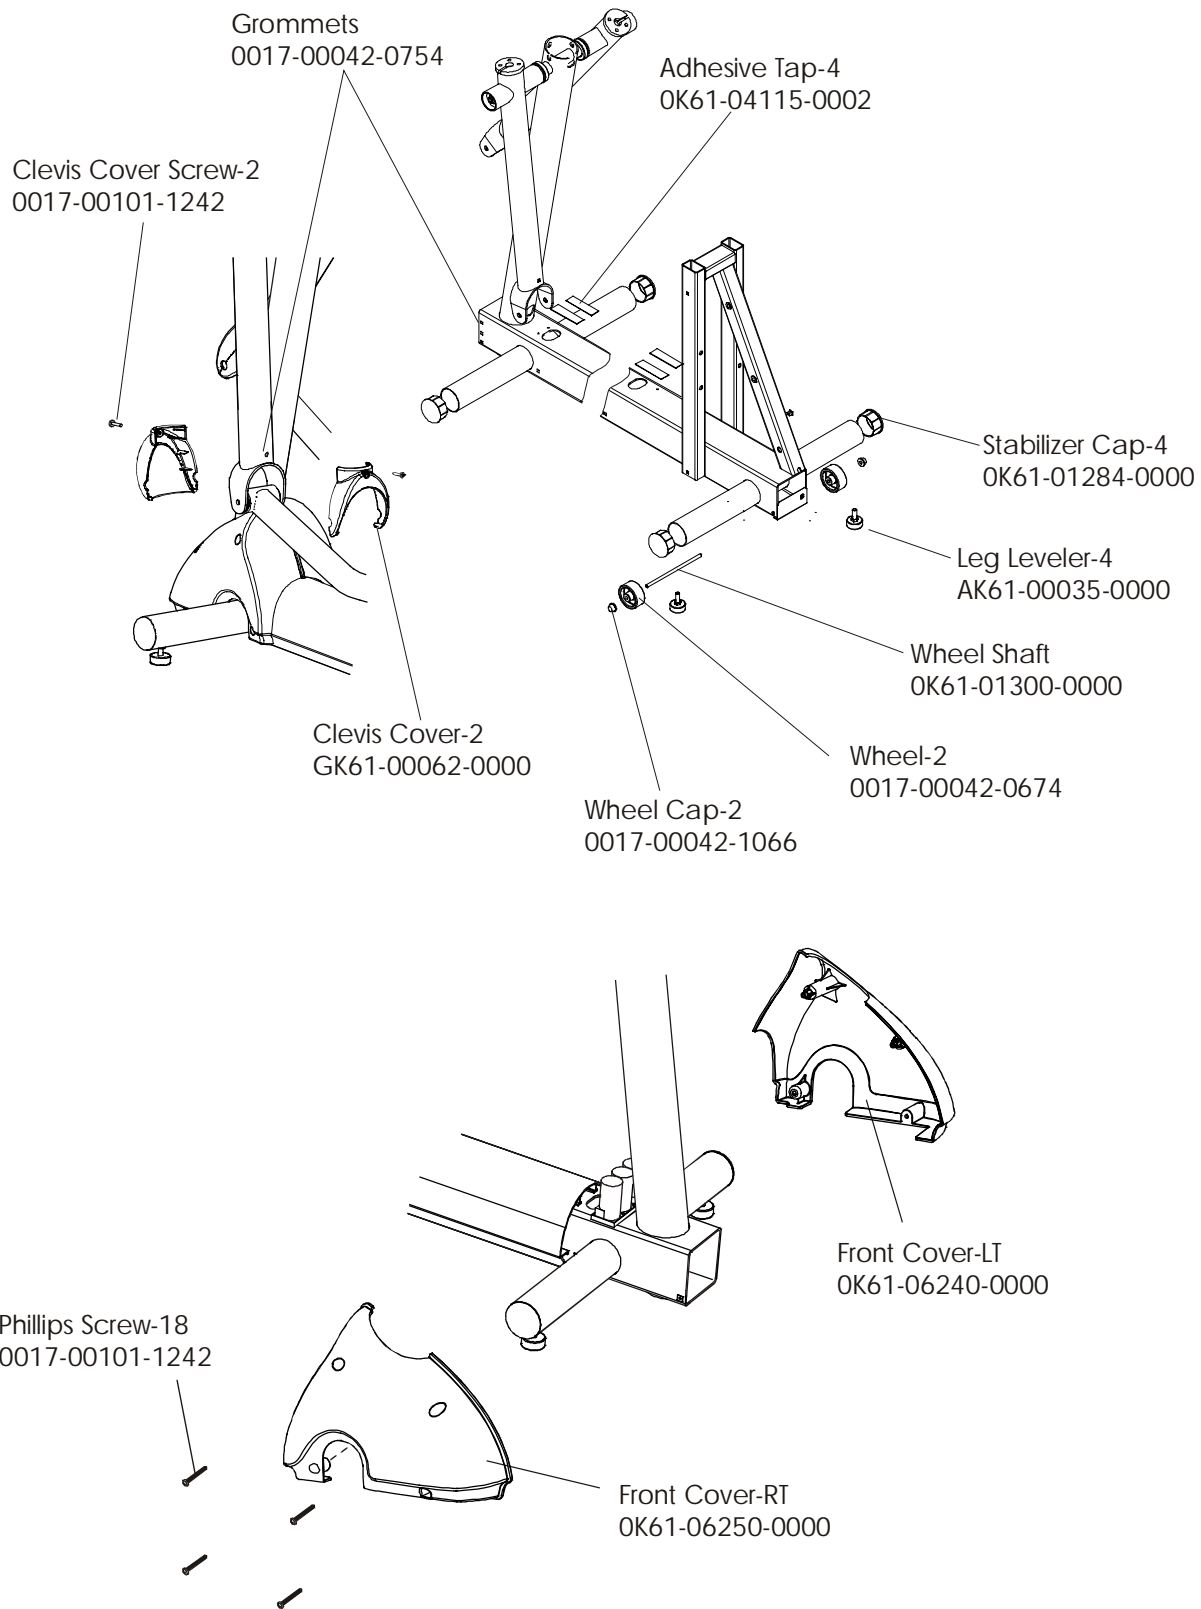

CT9100 Cross-Trainer CT91-0000-04
Crank Arm w/Roller Assembly

S/N CTJ 100000-up

CT9100 Cross-Trainer CT91-0000-04
Crankshaft Assembly AK61-00230-0001

S/N CTJ 100000-up

CT9100 Cross-Trainer CT91-0000-04
Final Frame Drive Linkage Assembly

S/N CTJ 100000-up

CT9100 Cross-Trainer CT91-0000-04
Anti-Lift Bracket and Outer Pedal Covers

S/N CTJ 100000-up

CT9100 Cross-Trainer CT91-0000-04
Battery, Brackets, and Frame Cover

S/N CTJ 100000-up

CT9100 Cross-Trainer CT91-0000-04 S/N CTJ 100000-up
Clevis and Front Frame Covers

CT9100 Cross-Trainer CT91-0000-04 S/N CTJ 100000-up
Pedal Lever Assembly

Left Pedal Assembly GK61-00002-0005,
Right Pedal Assembly GK61-00002-0006

**CT9100 Cross-Trainer
Rocker Arm Covers**

CT91-0000-04

S/N CTJ 100000-up