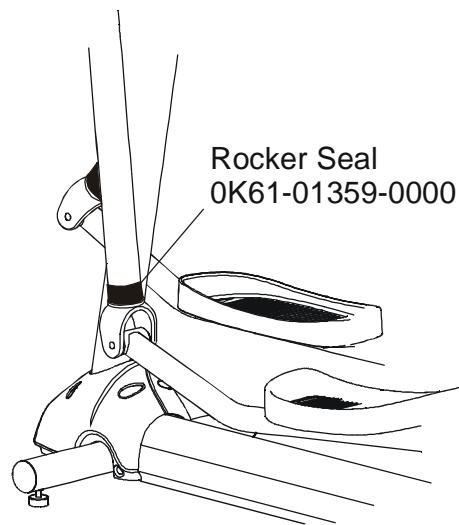

S/N CTJ 100000-up

CT9100 Cross-Trainer CT91-0000-04
Anti-Lift Bracket and Outer Pedal Covers

S/N CTJ 100000-up

CT9100 Cross-Trainer CT91-0000-04
Battery, Brackets, and Frame Cover

S/N CTJ 100000-up

CT9100 Cross-Trainer CT91-0000-04 S/N CTJ 100000-up
Clevis and Front Frame Covers

CT9100 Cross-Trainer CT91-0000-04 S/N CTJ 100000-up
Pedal Lever Assembly

Left Pedal Assembly GK61-00002-0005,
Right Pedal Assembly GK61-00002-0006

**CT9100 Cross-Trainer
Rocker Arm Covers**

CT91-0000-04

S/N CTJ 100000-up